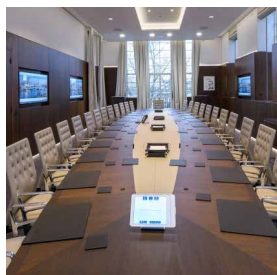

Bringing technology to life.